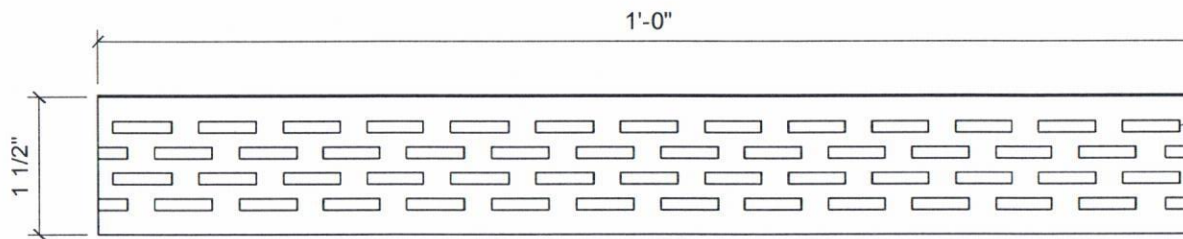

Snap-Z Ridge Detail

Not To Scale

Models Available:

Snap-Z 1000	1" rib height
Snap-Z 1500	1 1/2" rib height
Snap-Z 1750	1 3/4" rib height
Snap-Z 2000	2" rib height

End View

Front Side

Back Side

End View

13 lances per row (4 rows)
52 lances per lin ft
8.112 sq in net free area per lin ft

Front Side

Back Side

Snap-Z 1500 Detail
Not To Scale

End View

Front Side

Back Side

Snap-Z 1750 Detail
Not To Scale

End View

13 lances per row (6 rows)
78 lances per lin ft
12.168 sq in net free area per lin ft

Front Side

Back Side

Snap-Z 2000 Detail
Not To Scale