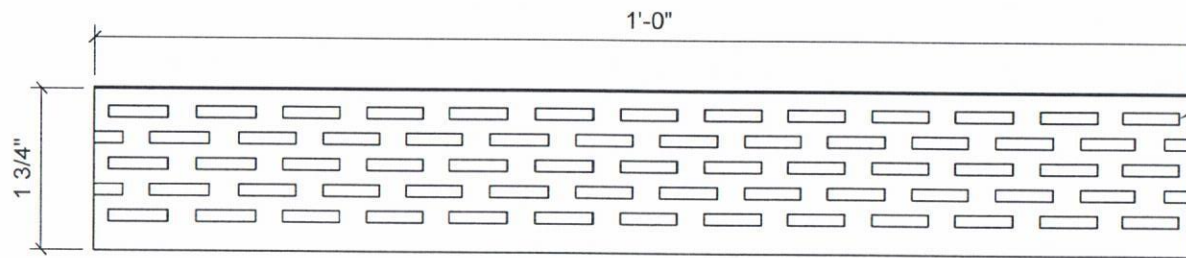

Snap-Z Ridge Detail

Not To Scale

Models Available:

Snap-Z 1000	1" rib height
Snap-Z 1500	1 1/2" rib height
Snap-Z 1750	1 3/4" rib height
Snap-Z 2000	2" rib height

End View

Front Side

Back Side

End View

13 lances per row (4 rows)
52 lances per lin ft
8.112 sq in net free area per lin ft

Front Side

Back Side

Snap-Z 1500 Detail
Not To Scale

End View

Front Side

Back Side

Snap-Z 1750 Detail
Not To Scale

End View

13 lances per row (6 rows)
78 lances per lin ft
12.168 sq in net free area per lin ft

Front Side

Back Side

Snap-Z 2000 Detail
Not To Scale