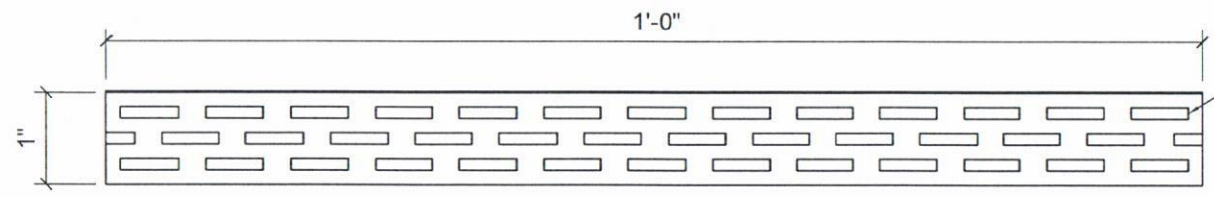

Snap-Z Ridge Detail

Not To Scale

Models Available:

Snap-Z 1000	1" rib height
Snap-Z 1500	1 1/2" rib height
Snap-Z 1750	1 3/4" rib height
Snap-Z 2000	2" rib height

End View

Front Side

Back Side

End View

13 lances per row (4 rows)
52 lances per lin ft
8.112 sq in net free area per lin ft

Front Side

Back Side

Snap-Z 1500 Detail
Not To Scale

End View

Front Side

Back Side

Snap-Z 1750 Detail
Not To Scale

End View

13 lances per row (6 rows)
78 lances per lin ft
12.168 sq in net free area per lin ft

Front Side

Back Side

Snap-Z 2000 Detail
Not To Scale