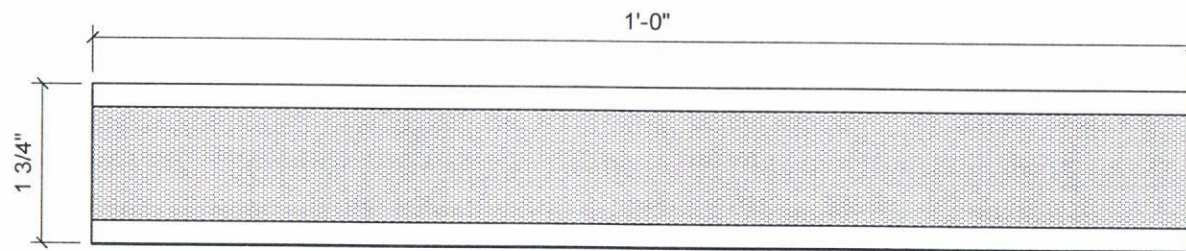

Snap-Z Ridge Detail

Not To Scale

Models Available:

Snap-Z 1000	1" rib height
Snap-Z 1500	1 1/2" rib height
Snap-Z 1750	1 3/4" rib height
Snap-Z 2000	2" rib height

End View

Front Side

Back Side

End View

13 lances per row (4 rows)
52 lances per lin ft
8.112 sq in net free area per lin ft

Front Side

Back Side

Snap-Z 1500 Detail
Not To Scale

End View

Front Side

Back Side

Snap-Z 1750 Detail
Not To Scale

End View

13 lances per row (6 rows)
78 lances per lin ft
12.168 sq in net free area per lin ft

Front Side

Back Side

Snap-Z 2000 Detail
Not To Scale