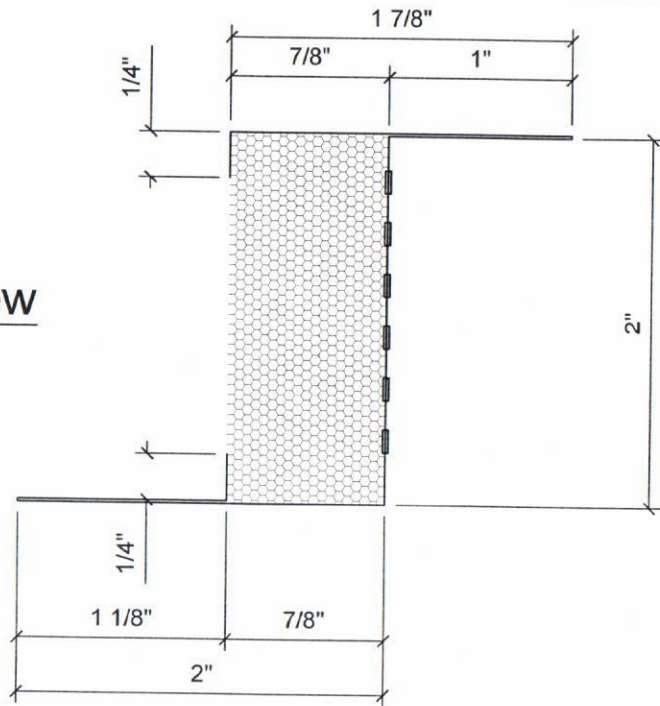

Snap-Z Ridge Detail

Not To Scale

Models Available:

Snap-Z 1000	1" rib height
Snap-Z 1500	1 1/2" rib height
Snap-Z 1750	1 3/4" rib height
Snap-Z 2000	2" rib height

End View

Front Side

Back Side

End View

13 lances per row (4 rows)
52 lances per lin ft
8.112 sq in net free area per lin ft

Front Side

Back Side

Snap-Z 1500 Detail
Not To Scale

End View

Front Side

Back Side

Snap-Z 1750 Detail
Not To Scale

End View

13 lances per row (6 rows)
78 lances per lin ft
12.168 sq in net free area per lin ft

Front Side

Back Side

Snap-Z 2000 Detail
Not To Scale