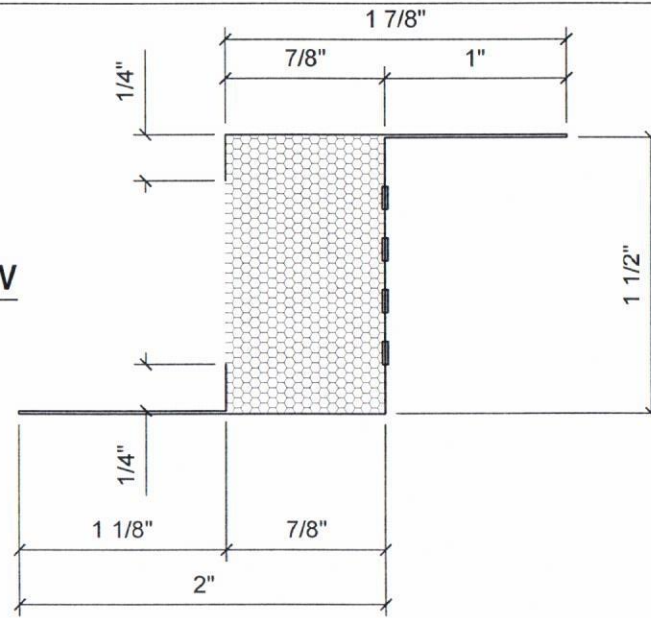

Snap-Z Ridge Detail

Not To Scale

Models Available:

Snap-Z 1000	1" rib height
Snap-Z 1500	1 1/2" rib height
Snap-Z 1750	1 3/4" rib height
Snap-Z 2000	2" rib height

End View

Front Side

Back Side

End View

13 lances per row (4 rows)
52 lances per lin ft
8.112 sq in net free area per lin ft

Front Side

Back Side

Snap-Z 1500 Detail
Not To Scale

End View

Front Side

Back Side

Snap-Z 1750 Detail
Not To Scale

End View

13 lances per row (6 rows)
78 lances per lin ft
12.168 sq in net free area per lin ft

Front Side

Back Side

Snap-Z 2000 Detail
Not To Scale