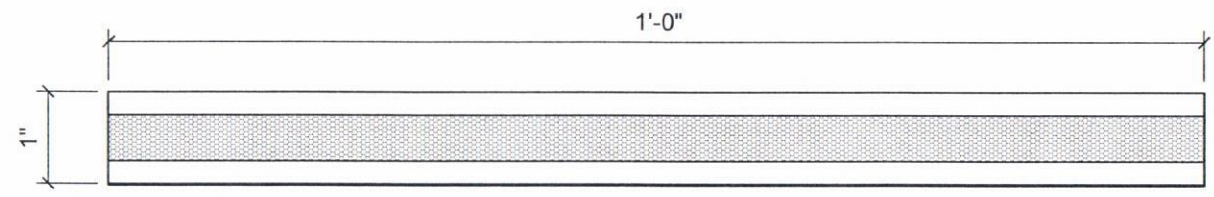

Snap-Z Ridge Detail

Not To Scale

Models Available:

Snap-Z 1000	1" rib height
Snap-Z 1500	1 1/2" rib height
Snap-Z 1750	1 3/4" rib height
Snap-Z 2000	2" rib height

End View

Front Side

Back Side

End View

13 lances per row (4 rows)
52 lances per lin ft
8.112 sq in net free area per lin ft

Front Side

Back Side

Snap-Z 1500 Detail
Not To Scale

End View

Front Side

Back Side

Snap-Z 1750 Detail
Not To Scale

End View

13 lances per row (6 rows)
78 lances per lin ft
12.168 sq in net free area per lin ft

Front Side

Back Side

Snap-Z 2000 Detail
Not To Scale