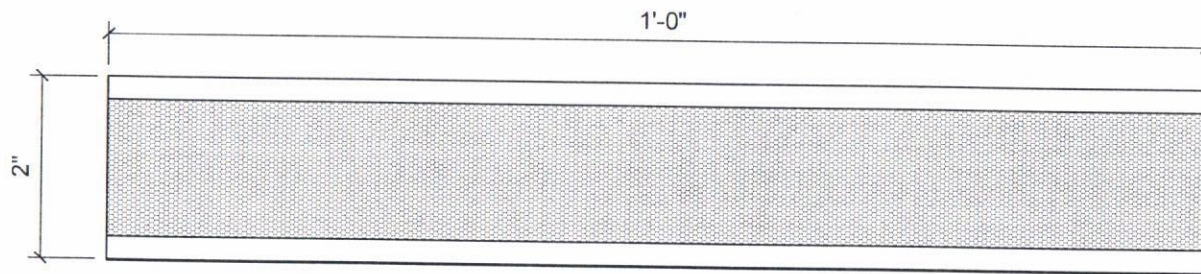

Snap-Z Ridge Detail

Not To Scale

Models Available:

Snap-Z 1000	1" rib height
Snap-Z 1500	1 1/2" rib height
Snap-Z 1750	1 3/4" rib height
Snap-Z 2000	2" rib height

End View

Front Side

Back Side

End View

13 lances per row (4 rows)
52 lances per lin ft
8.112 sq in net free area per lin ft

Front Side

Back Side

Snap-Z 1500 Detail
Not To Scale

End View

Front Side

Back Side

Snap-Z 1750 Detail
Not To Scale

End View

13 lances per row (6 rows)
78 lances per lin ft
12.168 sq in net free area per lin ft

Front Side

Back Side

Snap-Z 2000 Detail
Not To Scale