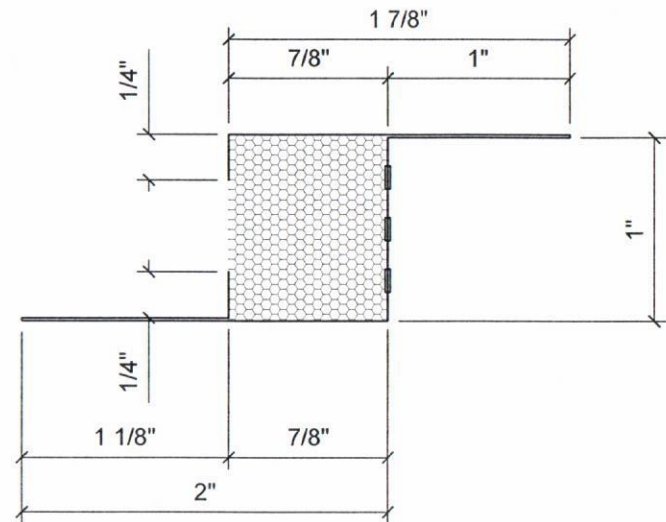

Snap-Z Ridge Detail

Not To Scale

Models Available:

Snap-Z 1000	1" rib height
Snap-Z 1500	1 1/2" rib height
Snap-Z 1750	1 3/4" rib height
Snap-Z 2000	2" rib height

End View

Front Side

Back Side

End View

13 lances per row (4 rows)
52 lances per lin ft
8.112 sq in net free area per lin ft

Front Side

Back Side

Snap-Z 1500 Detail
Not To Scale

End View

Front Side

Back Side

Snap-Z 1750 Detail
Not To Scale

End View

13 lances per row (6 rows)
78 lances per lin ft
12.168 sq in net free area per lin ft

Front Side

Back Side

Snap-Z 2000 Detail
Not To Scale