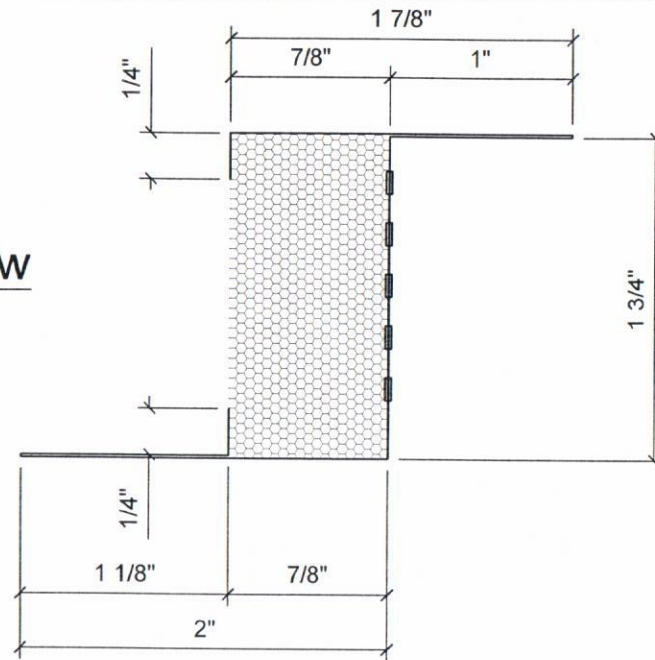

Snap-Z Ridge Detail

Not To Scale

Models Available:

Snap-Z 1000	1" rib height
Snap-Z 1500	1 1/2" rib height
Snap-Z 1750	1 3/4" rib height
Snap-Z 2000	2" rib height

End View

Front Side

Back Side

End View

13 lances per row (4 rows)
52 lances per lin ft
8.112 sq in net free area per lin ft

Front Side

Back Side

Snap-Z 1500 Detail
Not To Scale

End View

Front Side

Back Side

Snap-Z 1750 Detail
Not To Scale

End View

13 lances per row (6 rows)
78 lances per lin ft
12.168 sq in net free area per lin ft

Front Side

Back Side

Snap-Z 2000 Detail
Not To Scale