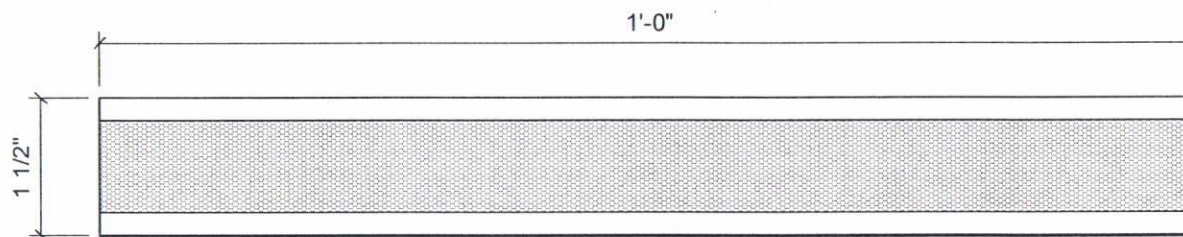

Snap-Z Ridge Detail

Not To Scale

Models Available:

Snap-Z 1000	1" rib height
Snap-Z 1500	1 1/2" rib height
Snap-Z 1750	1 3/4" rib height
Snap-Z 2000	2" rib height

End View

Front Side

Back Side

End View

13 lances per row (4 rows)
52 lances per lin ft
8.112 sq in net free area per lin ft

Front Side

Back Side

Snap-Z 1500 Detail
Not To Scale

End View

Front Side

Back Side

Snap-Z 1750 Detail
Not To Scale

End View

13 lances per row (6 rows)
78 lances per lin ft
12.168 sq in net free area per lin ft

Front Side

Back Side

Snap-Z 2000 Detail
Not To Scale