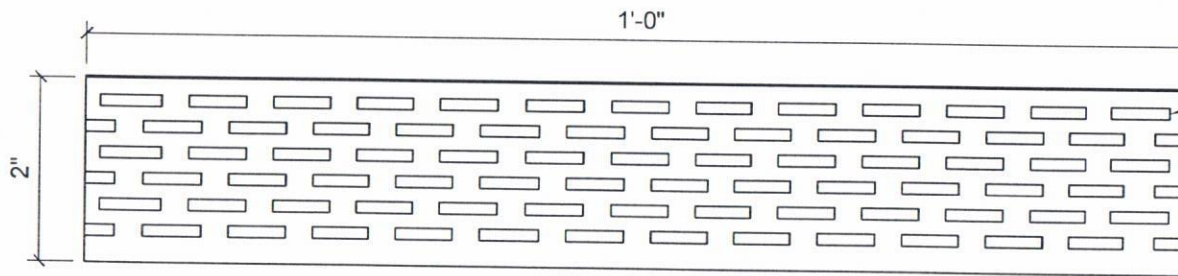

Snap-Z Ridge Detail

Not To Scale

Models Available:

Snap-Z 1000	1" rib height
Snap-Z 1500	1 1/2" rib height
Snap-Z 1750	1 3/4" rib height
Snap-Z 2000	2" rib height

End View

Front Side

Back Side

End View

13 lances per row (4 rows)
52 lances per lin ft
8.112 sq in net free area per lin ft

Front Side

Back Side

Snap-Z 1500 Detail
Not To Scale

End View

Front Side

Back Side

Snap-Z 1750 Detail
Not To Scale

End View

13 lances per row (6 rows)
78 lances per lin ft
12.168 sq in net free area per lin ft

Front Side

Back Side

Snap-Z 2000 Detail
Not To Scale