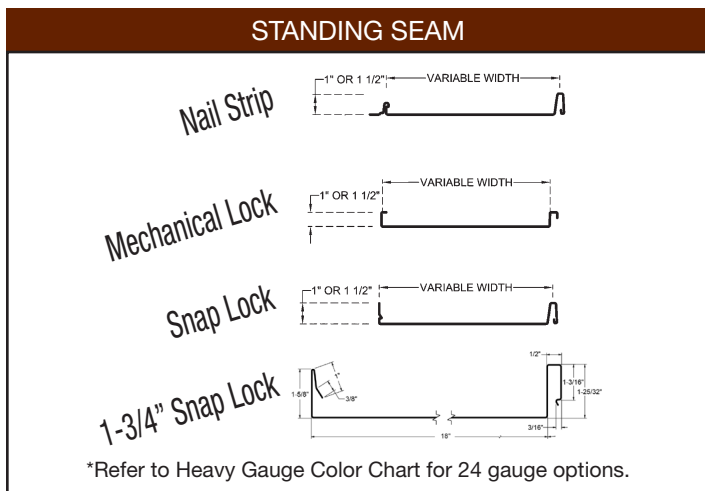

BLACK

Note: Color samples may vary from the actual coated product. Please obtain actual metal samples for color approval.

*****Premium color**

COLOR	28 GAUGE				26 GAUGE	
	3' Tuf Rib	3' Delta Rib	2' Delta Rib	2 1/2" Corrugated	3' PBR	Standing Seam
Zincalume	●	●	●	●	●	
White	●	●	●	●	●	
Ivory	●	●				
Parchment	●	●				
Light Stone	●	●	●	●	●	
Beige	●	●	●	●	●	
Hickory Moss	●	●				
Weathered Copper	●	●			●	
Desert Brown	●	●	●	●		
Medium Brown	●	●	●	●	●	
Dark Brown	●	●	●	●	●	
Light Gray	●	●	●	●	●	
Dark Gray	●	●	●	●	●	
Dark Blue	●	●	●	●		
True Red	●	●	●	●		
Rustic Red	●					
Burgundy	●	●				
Medium Green	●	●				
Dark Green	●	●	●	●	●	
Forest Green	●	●	●	●		
Black	●	●	●	●	●	
Copper Penny	●	●				
Sedona Rust	●	●				
Hawaiian Blue	●	●				

www.epicsteelcorp.com

Phone:
406.542.1711

FAX:
406.542.1911

Address:
6574 HWY 10 West
Missoula, MT 59808

MATERIAL SPECS	28 GAUGE	26 GAUGE
STEEL YIELD STRESS	80,000 PSI (Grade E)	80,000 PSI (Grade E)
GALVALUME STEEL GAUGE	AZ-55	AZ-55
PAINT SYSTEM	DURACOAT™	DURACOAT™
WARRANTY	40-year/Cool Roof Paint	40-year/Cool Roof Paint