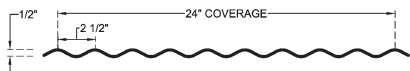

Soffit Panel

Flush Wall

3' Tuf Rib

3' Delta Rib

3' PBR Panel

2' Delta Rib

2-1/2" Corrugated

Additional charges may apply to any premium colors. Color samples may vary from the actual product. Actual metal samples are available by request.