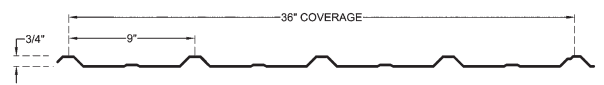

Soffit Panel

Flush Wall

3' Tuf Rib

3' Delta Rib

3' PBR Panel

2' Delta Rib

2-1/2" Corrugated

Additional charges may apply to any premium colors. Color samples may vary from the actual product. Actual metal samples are available by request.