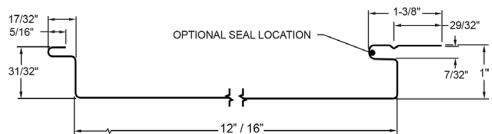

www.epicsteelcorp.com

Phone:
406.542.1711

FAX:
406.542.1911

Address:
6574 HWY 10 West
Missoula, MT 59808

MATERIAL SPECS	28 GAUGE	26 GAUGE
STEEL YIELD STRESS	80,000 PSI (Grade E)	80,000 PSI (Grade E)
GALVALUME STEEL GAUGE	AZ-55	AZ-55
PAINT SYSTEM	DURACOAT™	DURACOAT™
WARRANTY	40-year/Cool Roof Paint	40-year/Cool Roof Paint

Soffit Panel

Flush Wall

3' Tuf Rib

3' Delta Rib

3' PBR Panel

2' Delta Rib

2-1/2" Corrugated

Additional charges may apply to any premium colors. Color samples may vary from the actual product. Actual metal samples are available by request.