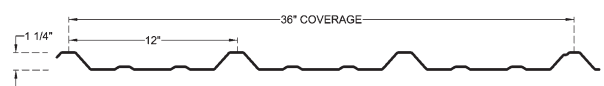

Soffit Panel

Flush Wall

3' Tuf Rib

3' Delta Rib

3' PBR Panel

2' Delta Rib

2-1/2" Corrugated

Additional charges may apply to any premium colors. Color samples may vary from the actual product. Actual metal samples are available by request.