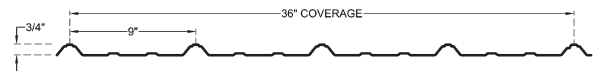

www.epicsteelcorp.com

Phone:
406.542.1711

FAX:
406.542.1911

Address:
6574 HWY 10 West
Missoula, MT 59808

MATERIAL SPECS	28 GAUGE	26 GAUGE
STEEL YIELD STRESS	80,000 PSI (Grade E)	80,000 PSI (Grade E)
GALVALUME STEEL GAUGE	AZ-55	AZ-55
PAINT SYSTEM	DURACOAT™	DURACOAT™
WARRANTY	40-year/Cool Roof Paint	40-year/Cool Roof Paint

Soffit Panel

Flush Wall

3' Tuf Rib

3' Delta Rib

3' PBR Panel

2' Delta Rib

2-1/2" Corrugated

Additional charges may apply to any premium colors. Color samples may vary from the actual product. Actual metal samples are available by request.