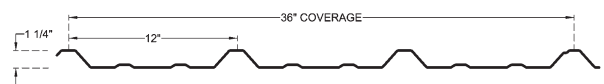

**Soffit Panel**

**Flush Wall**

**3' Tuf Rib**

**3' Delta Rib**

**3' PBR Panel**

**2' Delta Rib**

**2-1/2" Corrugated**

Additional charges may apply to any premium colors. Color samples may vary from the actual product. Actual metal samples are available by request.