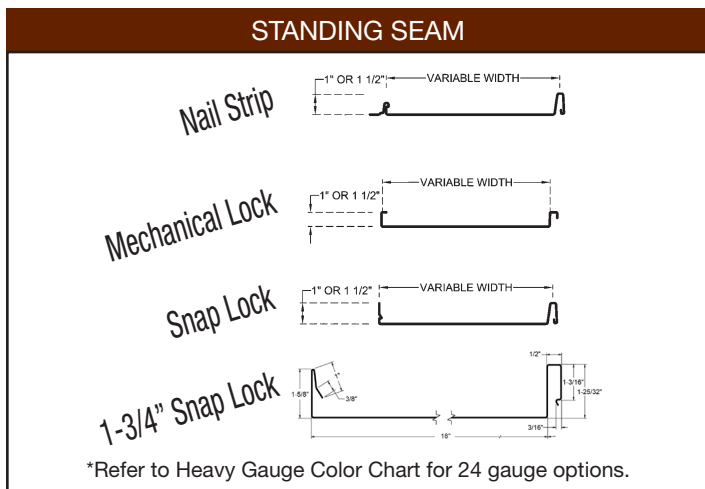

COLOR	28 GAUGE				26 GAUGE	
	3' Tuf Rib	3' Delta Rib	2' Delta Rib	2 1/2" Corrugated	3' PBR	Standing Seam
Zincalume	●	●	●	●	●	
White	●	●	●	●	●	●
Ivory	●	●				
Parchment	●	●				
Light Stone	●	●	●	●	●	
Beige	●	●	●	●		
Hickory Moss	●	●				
Weathered Copper	●	●			●	●
Desert Brown	●	●	●	●		
Medium Brown	●	●	●	●		●
Dark Brown	●	●	●	●		●
Light Gray	●	●	●	●	●	●
Dark Gray	●	●	●	●	●	●
Dark Blue	●	●	●	●		
True Red	●	●	●	●		●
Rustic Red	●					●
Burgundy	●	●				
Medium Green	●	●				
Dark Green	●	●	●	●	●	●
Forest Green	●	●	●	●		●
Black	●	●	●	●	●	
Copper Penny	●	●				●
Sedona Rust	●	●				
Hawaiian Blue	●	●				●

www.epicsteelcorp.com

**Phone:**  
406.542.1711

**FAX:**  
406.542.1911

**Address:**  
6574 HWY 10 West  
Missoula, MT 59808

MATERIAL SPECS	28 GAUGE	26 GAUGE
STEEL YIELD STRESS	80,000 PSI (Grade E)	80,000 PSI (Grade E)
GALVALUME STEEL GAUGE	AZ-55	AZ-55
PAINT SYSTEM	DURACOAT™	DURACOAT™
WARRANTY	40-year/Cool Roof Paint	40-year/Cool Roof Paint

**Soffit Panel**

**Flush Wall**

**3' Tuf Rib**

**3' Delta Rib**

**3' PBR Panel**

**2' Delta Rib**

**2-1/2" Corrugated**

Additional charges may apply to any premium colors. Color samples may vary from the actual product. Actual metal samples are available by request.