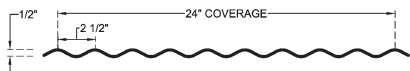

**Soffit Panel**

**Flush Wall**

**3' Tuf Rib**

**3' Delta Rib**

**3' PBR Panel**

**2' Delta Rib**

**2-1/2" Corrugated**

Additional charges may apply to any premium colors. Color samples may vary from the actual product. Actual metal samples are available by request.