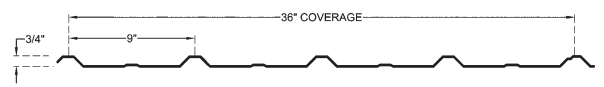

**Soffit Panel**

**Flush Wall**

**3' Tuf Rib**

**3' Delta Rib**

**3' PBR Panel**

**2' Delta Rib**

**2-1/2" Corrugated**

Additional charges may apply to any premium colors. Color samples may vary from the actual product. Actual metal samples are available by request.