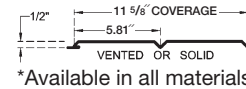

www.epicsteelcorp.com

**Phone:**  
406.542.1711

**FAX:**  
406.542.1911

**Address:**  
6574 HWY 10 West  
Missoula, MT 59808

MATERIAL SPECS	28 GAUGE	26 GAUGE
STEEL YIELD STRESS	80,000 PSI (Grade E)	80,000 PSI (Grade E)
GALVALUME STEEL GAUGE	AZ-55	AZ-55
PAINT SYSTEM	DURACOAT™	DURACOAT™
WARRANTY	40-year/Cool Roof Paint	40-year/Cool Roof Paint

**Soffit Panel**

**Flush Wall**

**3' Tuf Rib**

**3' Delta Rib**

**3' PBR Panel**

**2' Delta Rib**

**2-1/2" Corrugated**

Additional charges may apply to any premium colors. Color samples may vary from the actual product. Actual metal samples are available by request.