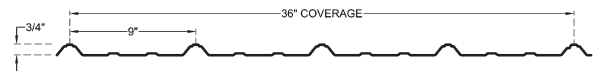

COLOR	28 GAUGE				26 GAUGE	
	3' Tuf Rib	3' Delta Rib	2' Delta Rib	2 1/2" Corrugated	3' PBR	Standing Seam
Zincalume	●	●	●	●	●	
White	●	●	●	●	●	●
Ivory	●	●				
Parchment	●	●				
Light Stone	●	●	●	●	●	
Beige	●	●	●	●		
Hickory Moss	●	●				
Weathered Copper	●	●			●	●
Desert Brown	●	●	●	●		
Medium Brown	●	●	●	●		●
Dark Brown	●	●	●	●		●
Light Gray	●	●	●	●	●	●
Dark Gray	●	●	●	●	●	●
Dark Blue	●	●	●	●		
True Red	●	●	●	●		●
Rustic Red	●					●
Burgundy	●	●				
Medium Green	●	●				
Dark Green	●	●	●	●	●	●
Forest Green	●	●	●	●		●
Black	●	●	●	●	●	
Copper Penny	●	●				●
Sedona Rust	●	●				
Hawaiian Blue	●	●				●

www.epicsteelcorp.com

**Phone:**  
406.542.1711

**FAX:**  
406.542.1911

**Address:**  
6574 HWY 10 West  
Missoula, MT 59808

MATERIAL SPECS	28 GAUGE	26 GAUGE
STEEL YIELD STRESS	80,000 PSI (Grade E)	80,000 PSI (Grade E)
GALVALUME STEEL GAUGE	AZ-55	AZ-55
PAINT SYSTEM	DURACOAT™	DURACOAT™
WARRANTY	40-year/Cool Roof Paint	40-year/Cool Roof Paint

**Soffit Panel**

**Flush Wall**

**3' Tuf Rib**

**3' Delta Rib**

**3' PBR Panel**

**2' Delta Rib**

**2-1/2" Corrugated**

Additional charges may apply to any premium colors. Color samples may vary from the actual product. Actual metal samples are available by request.