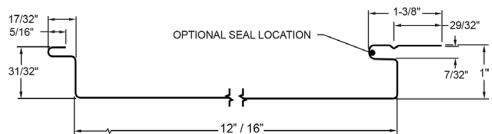

www.epicsteelcorp.com

**Phone:**  
406.542.1711

**FAX:**  
406.542.1911

**Address:**  
6574 HWY 10 West  
Missoula, MT 59808

MATERIAL SPECS	28 GAUGE	26 GAUGE
STEEL YIELD STRESS	80,000 PSI (Grade E)	80,000 PSI (Grade E)
GALVALUME STEEL GAUGE	AZ-55	AZ-55
PAINT SYSTEM	DURACOAT™	DURACOAT™
WARRANTY	40-year/Cool Roof Paint	40-year/Cool Roof Paint

**Soffit Panel**

**Flush Wall**

**3' Tuf Rib**

**3' Delta Rib**

**3' PBR Panel**

**2' Delta Rib**

**2-1/2" Corrugated**

Additional charges may apply to any premium colors. Color samples may vary from the actual product. Actual metal samples are available by request.