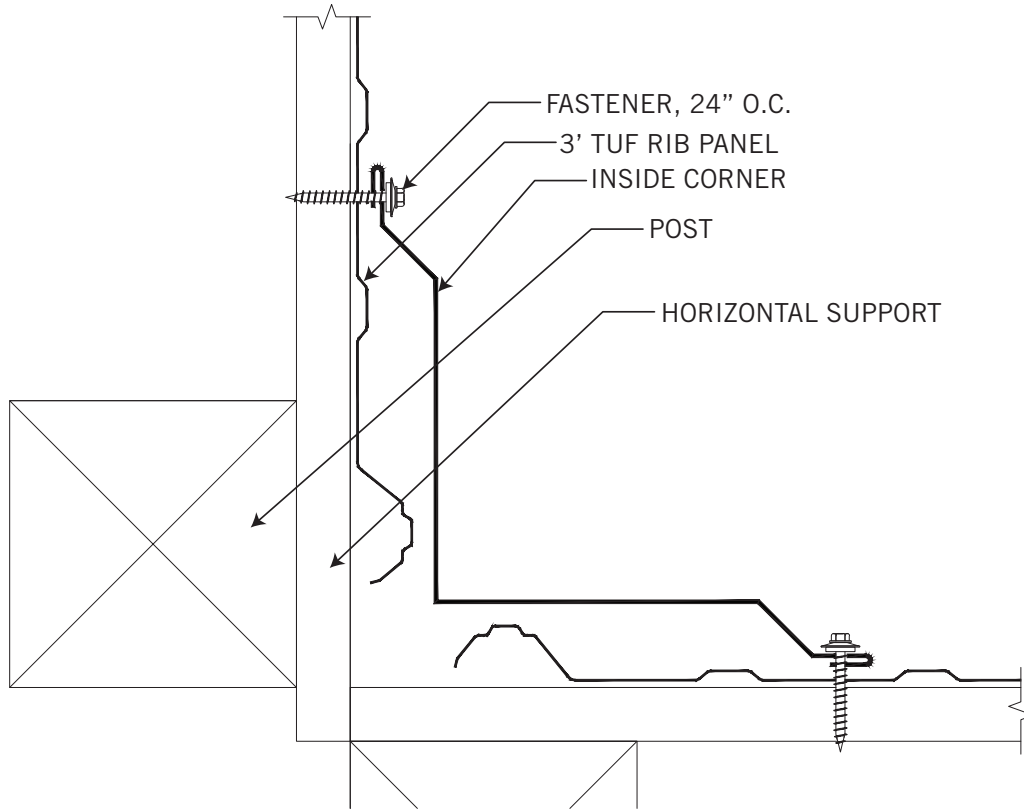

EPIC STEEL TUF RIB

F & J TRIM / 1/2" J TRIM

ENDWALL

**Details are subject to change without notice.*

EPIC STEEL TUF RIB

SIDEWALL

SNOW STOP

**Details are subject to change without notice.*

EPIC STEEL TUF RIB

INSIDE CORNER

OUTSIDE CORNER

**Details are subject to change without notice.*

EPIC STEEL TUF RIB

L BASE / DRIP CAP

UPPER TRANSITION

**Details are subject to change without notice.*