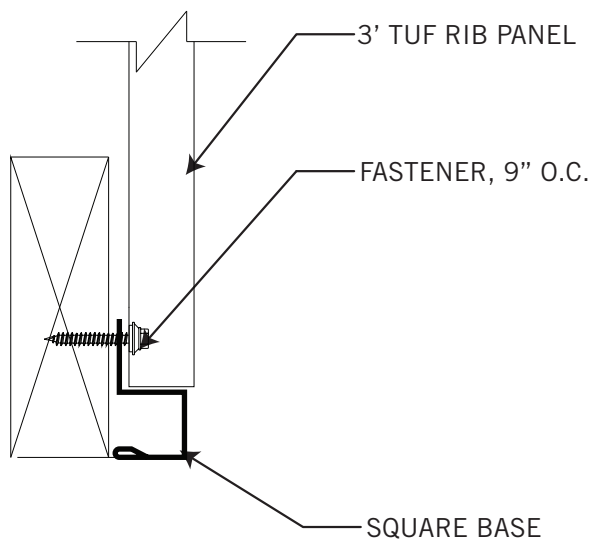

*Details are subject to change without notice.