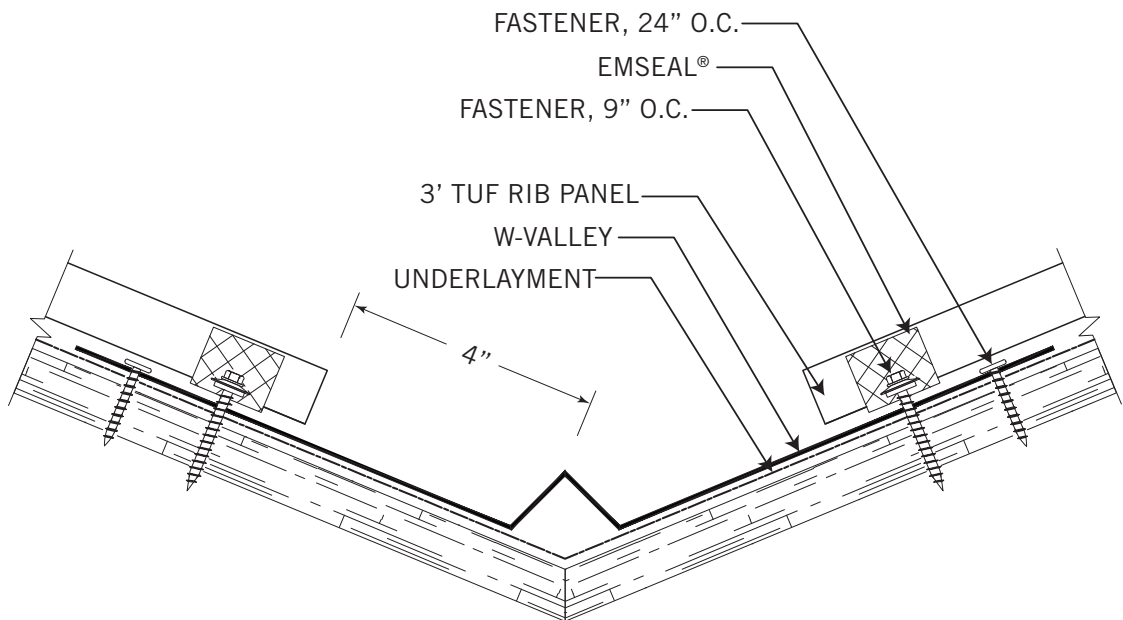

EPIC STEEL TUF RIB

INSIDE CORNER

OUTSIDE CORNER

**Details are subject to change without notice.*

EPIC STEEL TUF RIB

L BASE / DRIP CAP

UPPER TRANSITION

**Details are subject to change without notice.*

EPIC STEEL TUF RIB

LOWER TRANSITION

W- VALLEY

**Details are subject to change without notice.*

EPIC STEEL TUF RIB

ANGLE BASE

WAINSCOT/ Z-FLASHING

**Details are subject to change without notice.*