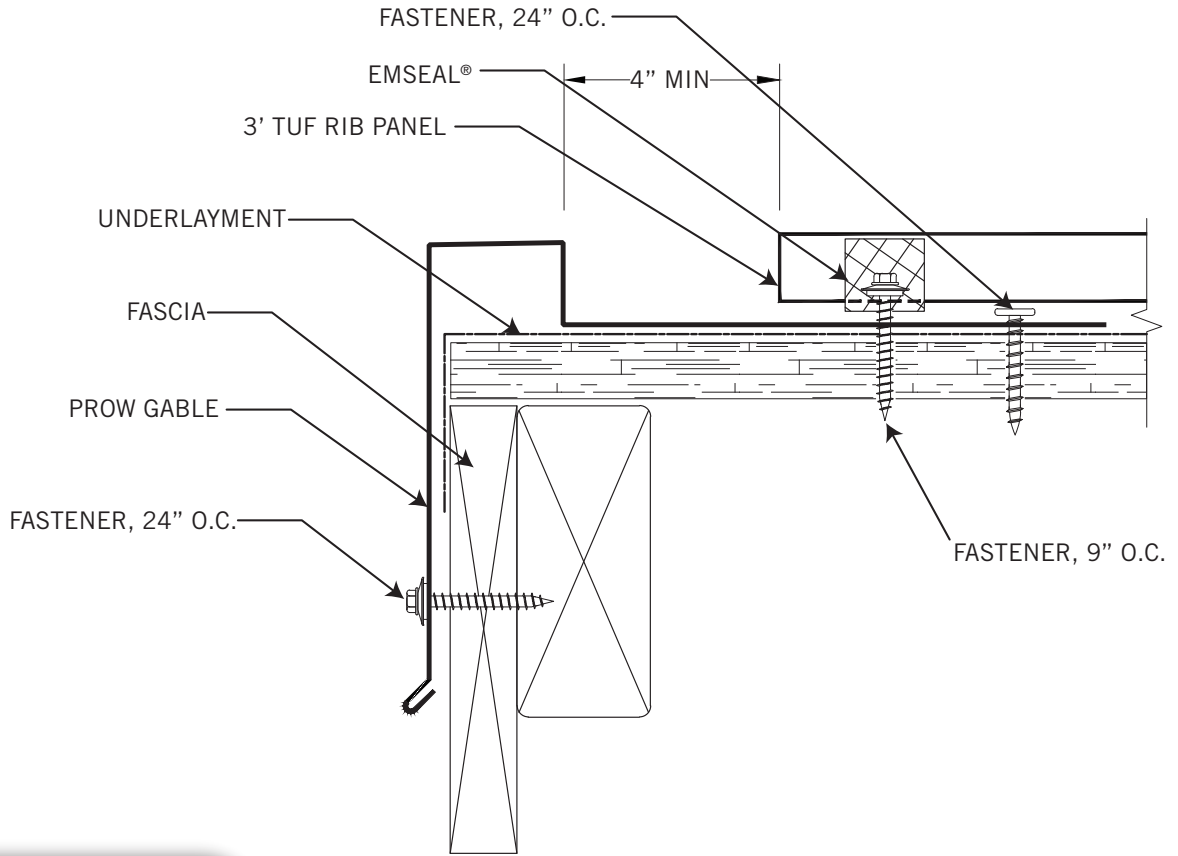

EPIC STEEL TUF RIB

PROW GABLE

SQUARE BASE