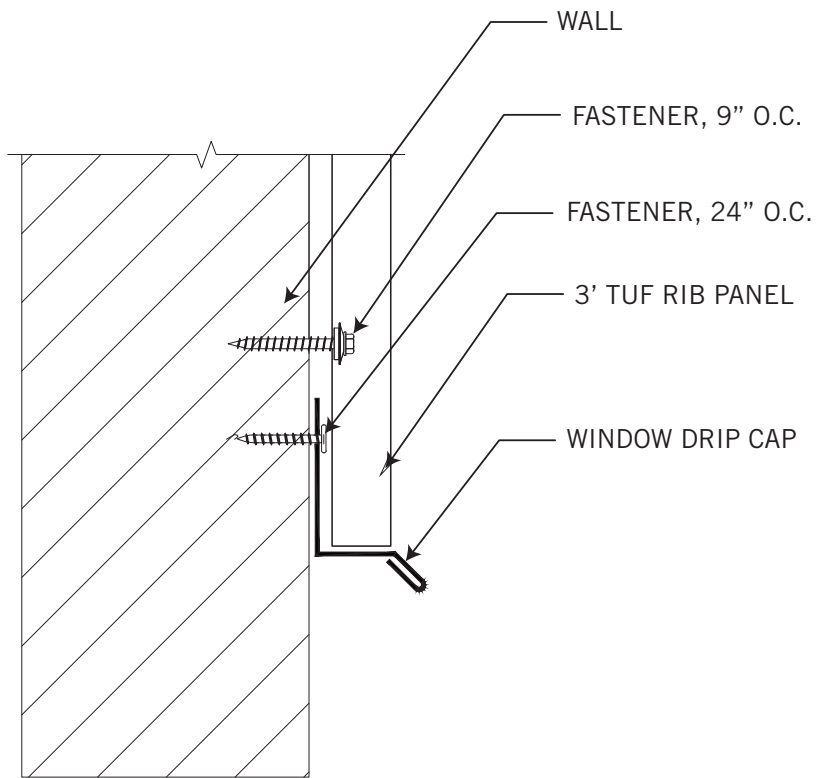

EPIC STEEL TUF RIB

INSIDE CORNER

OUTSIDE CORNER

**Details are subject to change without notice.*

EPIC STEEL TUF RIB

L BASE / DRIP CAP

UPPER TRANSITION

**Details are subject to change without notice.*

EPIC STEEL TUF RIB

LOWER TRANSITION

W- VALLEY

**Details are subject to change without notice.*

EPIC STEEL TUF RIB

ANGLE BASE

WAINSCOT/ Z-FLASHING

**Details are subject to change without notice.*