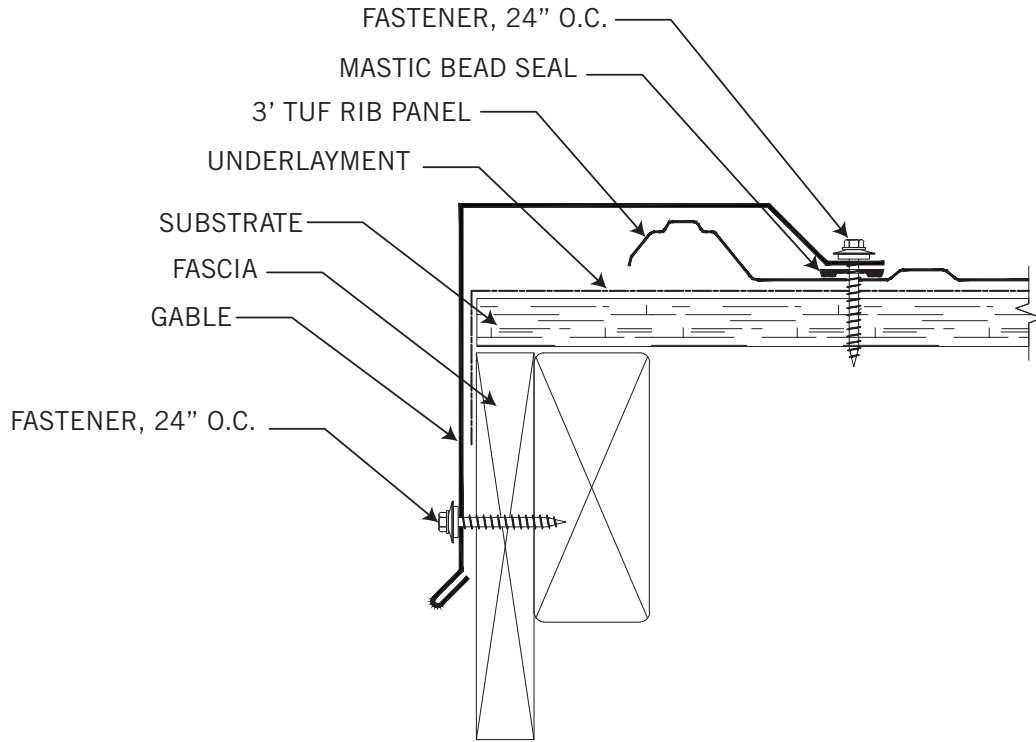

EPIC STEEL TUF RIB

GABLE

EAVE