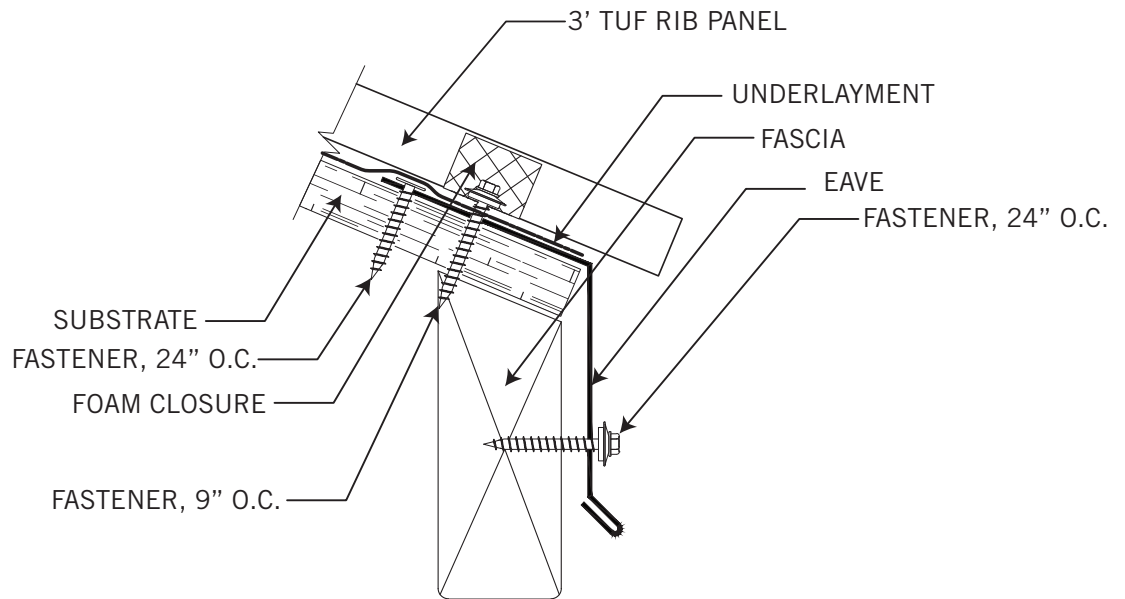

*Details are subject to change without notice.