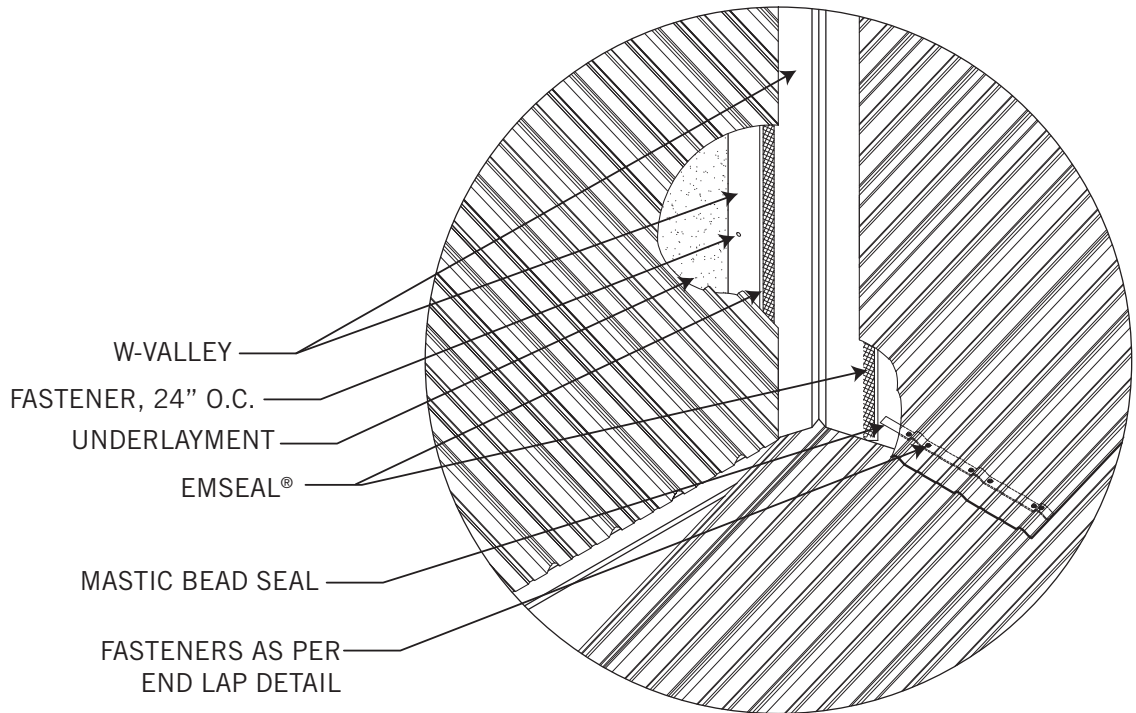

VALLEY TIE-IN

*Details are subject to change without notice.