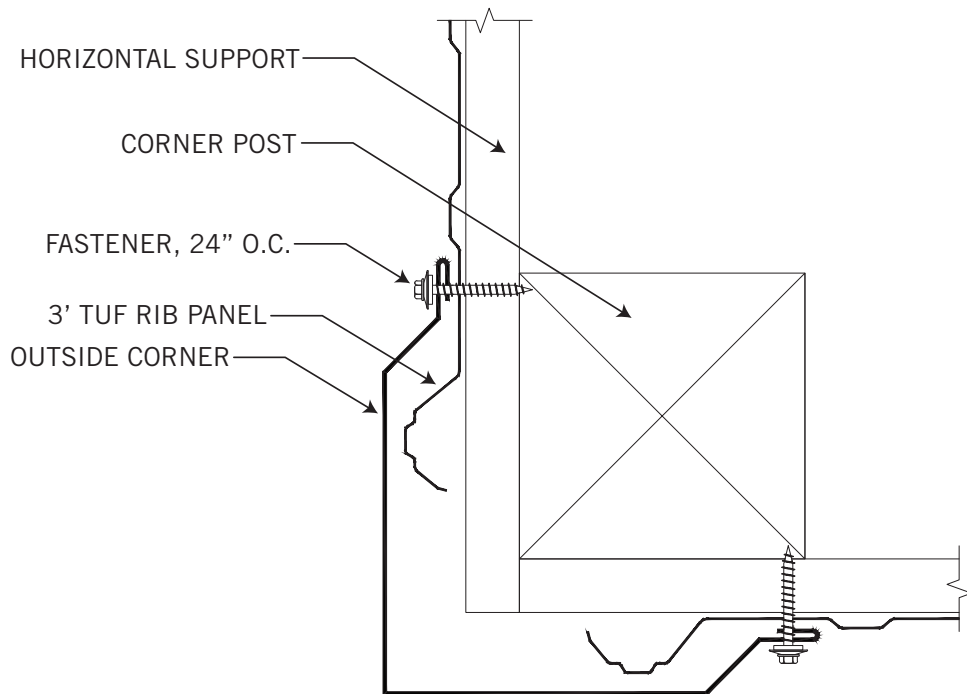

EPIC STEEL TUF RIB

F & J TRIM / 1/2" J TRIM

ENDWALL

**Details are subject to change without notice.*

EPIC STEEL TUF RIB

SIDEWALL

SNOW STOP

**Details are subject to change without notice.*

EPIC STEEL TUF RIB

INSIDE CORNER

OUTSIDE CORNER

**Details are subject to change without notice.*

EPIC STEEL TUF RIB

L BASE / DRIP CAP

UPPER TRANSITION

**Details are subject to change without notice.*