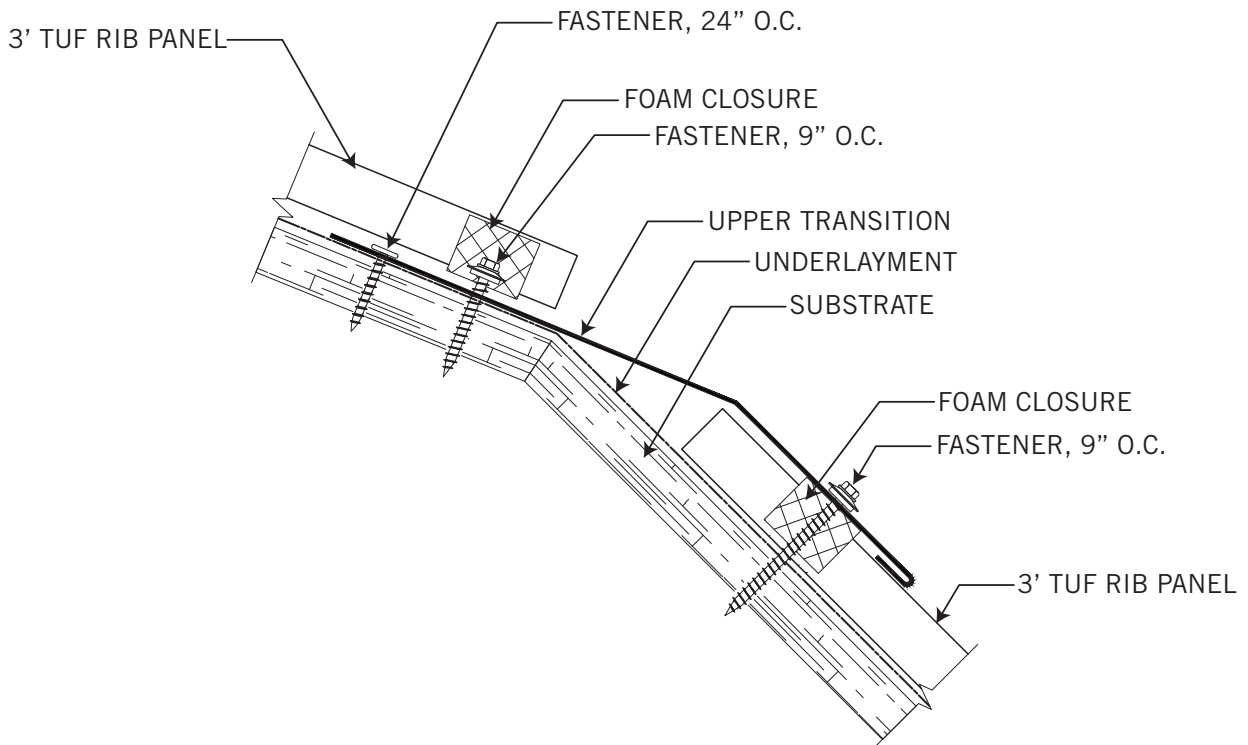

EPIC STEEL TUF RIB

INSIDE CORNER

OUTSIDE CORNER

**Details are subject to change without notice.*

EPIC STEEL TUF RIB

L BASE / DRIP CAP

UPPER TRANSITION

**Details are subject to change without notice.*

EPIC STEEL TUF RIB

LOWER TRANSITION

W- VALLEY

**Details are subject to change without notice.*

EPIC STEEL TUF RIB

ANGLE BASE

WAINSCOT/ Z-FLASHING

**Details are subject to change without notice.*