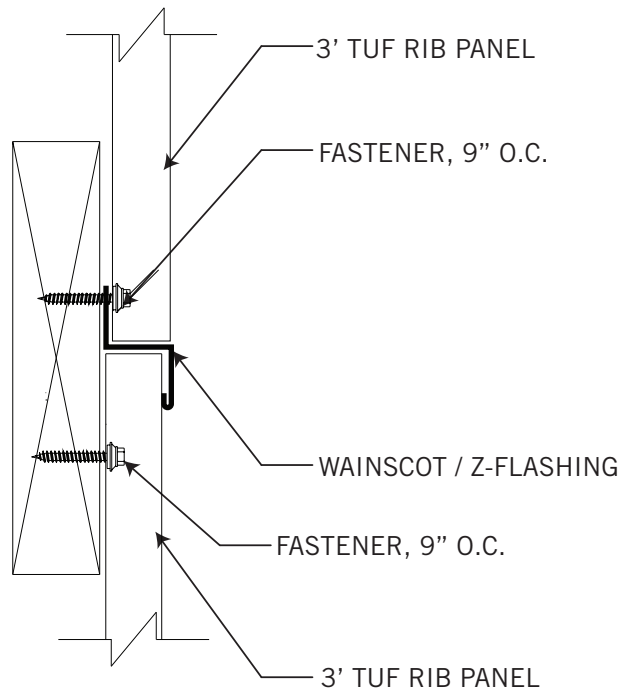

EPIC STEEL TUF RIB

F & J TRIM / 1/2" J TRIM

ENDWALL

**Details are subject to change without notice.*

EPIC STEEL TUF RIB

SIDEWALL

SNOW STOP

**Details are subject to change without notice.*

EPIC STEEL TUF RIB

INSIDE CORNER

OUTSIDE CORNER

**Details are subject to change without notice.*

EPIC STEEL TUF RIB

L BASE / DRIP CAP

UPPER TRANSITION

**Details are subject to change without notice.*

EPIC STEEL TUF RIB

LOWER TRANSITION

W- VALLEY

**Details are subject to change without notice.*

EPIC STEEL TUF RIB

ANGLE BASE

WAINSCOT/ Z-FLASHING

**Details are subject to change without notice.*

EPIC STEEL TUF RIB

PROW GABLE

SQUARE BASE

**Details are subject to change without notice.*

EPIC STEEL

TUF RIB

OVERALL DORMER

**Details are subject to change without notice.*