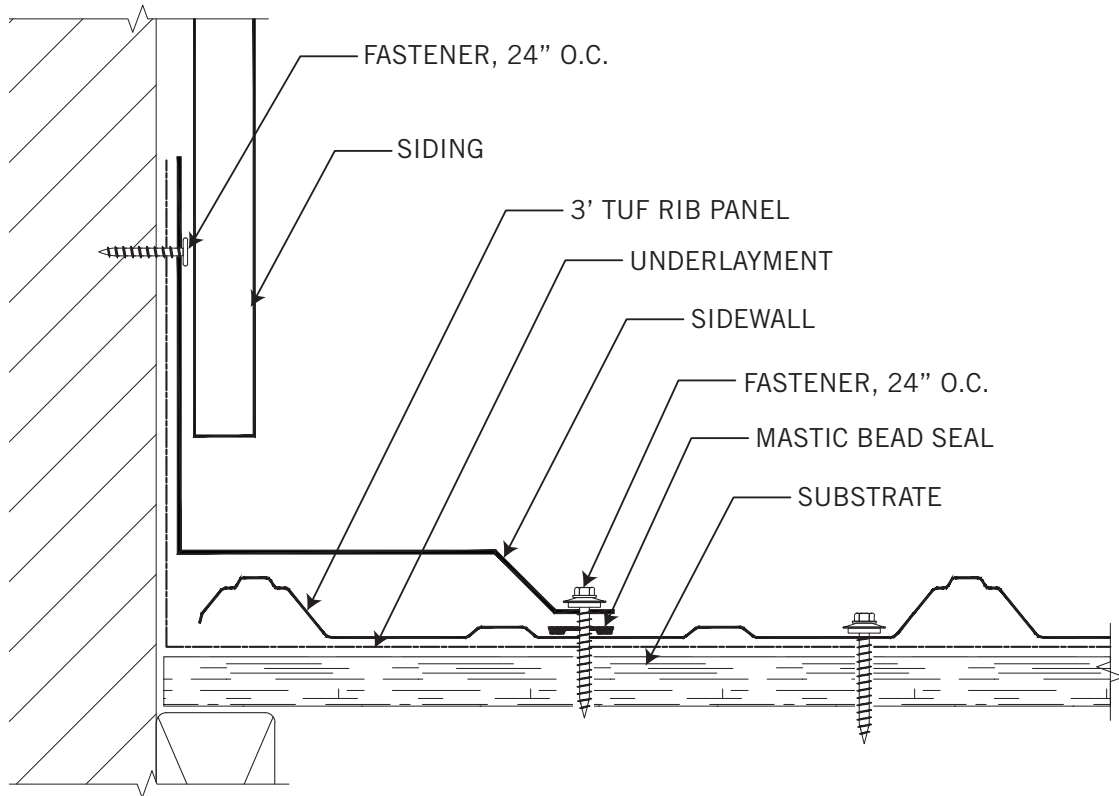

EPIC STEEL TUF RIB

F & J TRIM / 1/2" J TRIM

ENDWALL

**Details are subject to change without notice.*

EPIC STEEL TUF RIB

SIDEWALL

SNOW STOP

**Details are subject to change without notice.*

EPIC STEEL TUF RIB

INSIDE CORNER

OUTSIDE CORNER

**Details are subject to change without notice.*

EPIC STEEL TUF RIB

L BASE / DRIP CAP

UPPER TRANSITION

**Details are subject to change without notice.*

EPIC STEEL TUF RIB

LOWER TRANSITION

W- VALLEY

**Details are subject to change without notice.*

EPIC STEEL TUF RIB

ANGLE BASE

WAINSCOT/ Z-FLASHING

**Details are subject to change without notice.*