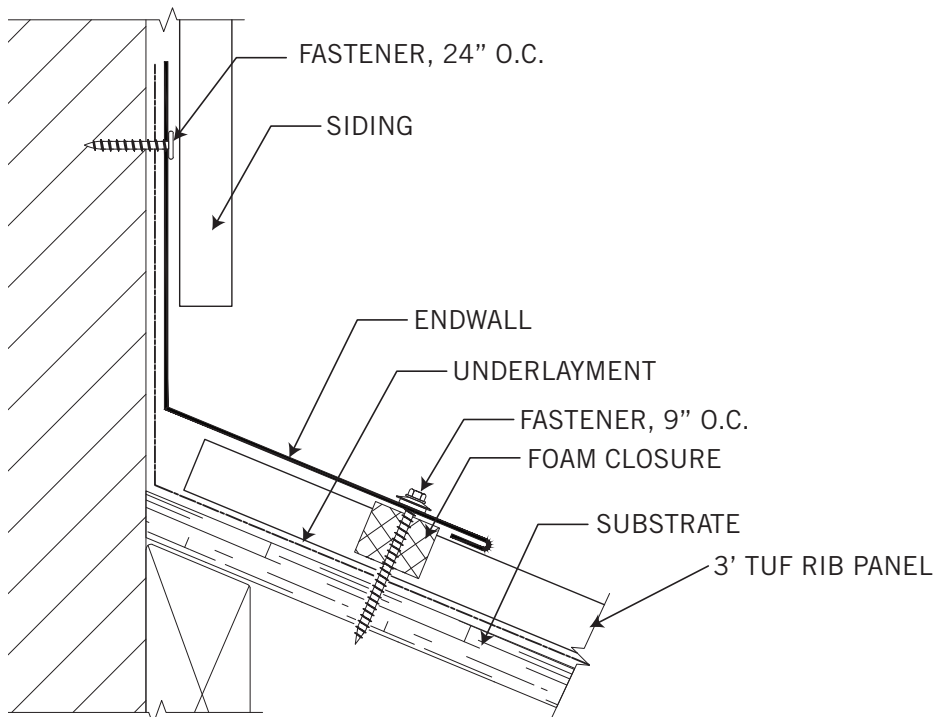

EPIC STEEL TUF RIB

F & J TRIM / 1/2" J TRIM

ENDWALL

**Details are subject to change without notice.*

EPIC STEEL TUF RIB

SIDEWALL

SNOW STOP

**Details are subject to change without notice.*

EPIC STEEL TUF RIB

INSIDE CORNER

OUTSIDE CORNER

**Details are subject to change without notice.*

EPIC STEEL TUF RIB

L BASE / DRIP CAP

UPPER TRANSITION

**Details are subject to change without notice.*