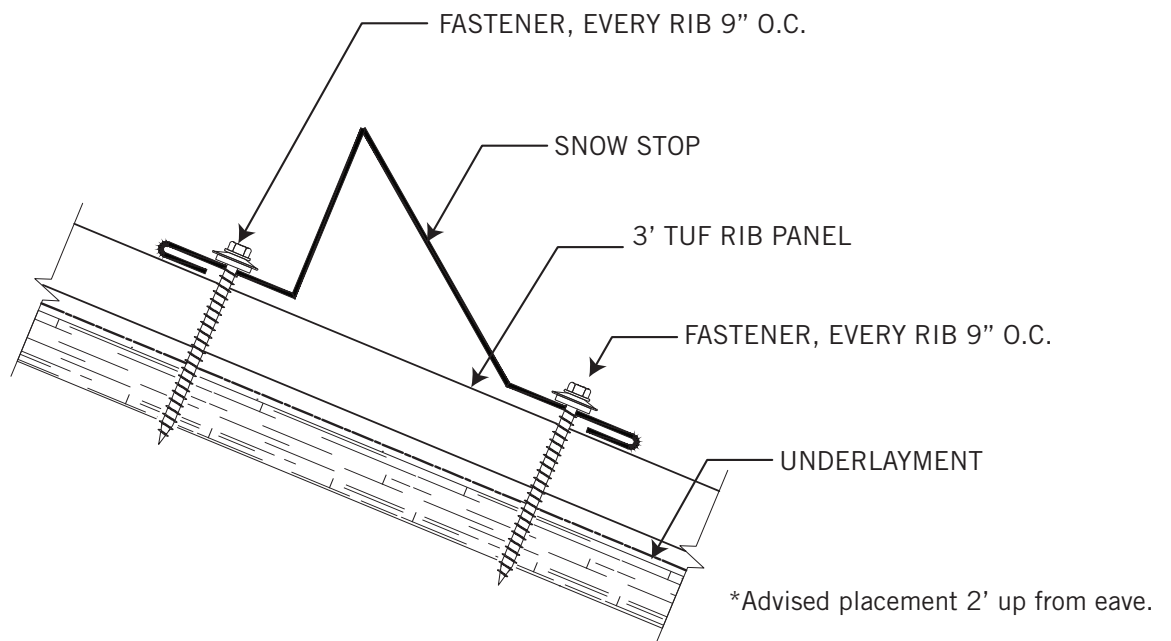

EPIC STEEL TUF RIB

F & J TRIM / 1/2" J TRIM

ENDWALL

**Details are subject to change without notice.*

EPIC STEEL TUF RIB

SIDEWALL

SNOW STOP

**Details are subject to change without notice.*

EPIC STEEL TUF RIB

INSIDE CORNER

OUTSIDE CORNER

**Details are subject to change without notice.*

EPIC STEEL TUF RIB

L BASE / DRIP CAP

UPPER TRANSITION

**Details are subject to change without notice.*

EPIC STEEL TUF RIB

LOWER TRANSITION

W- VALLEY

**Details are subject to change without notice.*

EPIC STEEL TUF RIB

ANGLE BASE

WAINSCOT/ Z-FLASHING

**Details are subject to change without notice.*