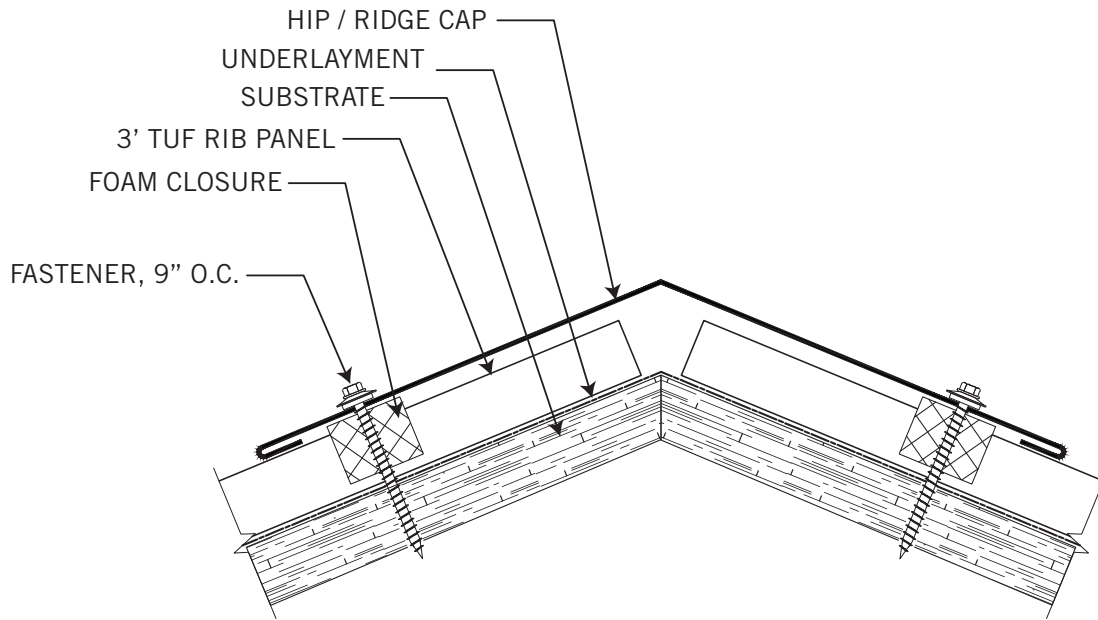

EPIC STEEL TUF RIB

HIP / RIDGE