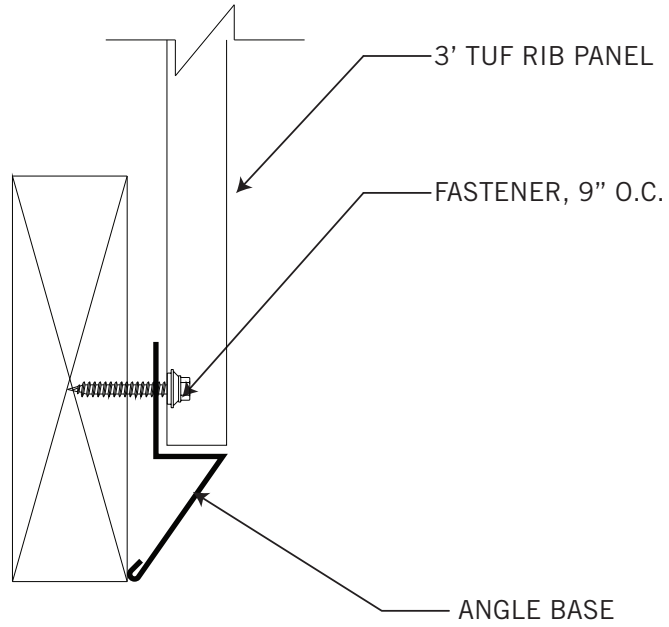

EPIC STEEL TUF RIB

INSIDE CORNER

OUTSIDE CORNER

**Details are subject to change without notice.*

EPIC STEEL TUF RIB

L BASE / DRIP CAP

UPPER TRANSITION

**Details are subject to change without notice.*

EPIC STEEL TUF RIB

LOWER TRANSITION

W- VALLEY

**Details are subject to change without notice.*

EPIC STEEL TUF RIB

ANGLE BASE

WAINSCOT/ Z-FLASHING

**Details are subject to change without notice.*