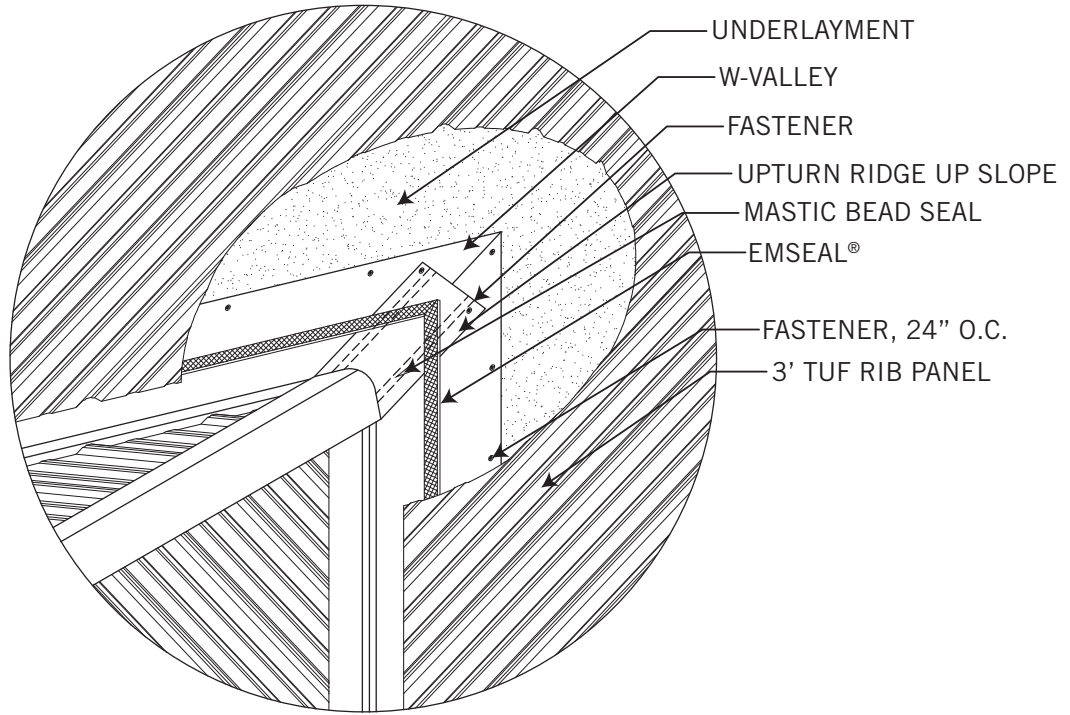

EPIC STEEL TUF RIB

LOWER TRANSITION

W- VALLEY

**Details are subject to change without notice.*

EPIC STEEL TUF RIB

ANGLE BASE

WAINSCOT/ Z-FLASHING

**Details are subject to change without notice.*

EPIC STEEL TUF RIB

PROW GABLE

SQUARE BASE

**Details are subject to change without notice.*

EPIC STEEL

TUF RIB

OVERALL DORMER

**Details are subject to change without notice.*

EPIC STEEL TUF RIB

RIDGE TIE-IN

VALLEY TIE-IN

**Details are subject to change without notice.*