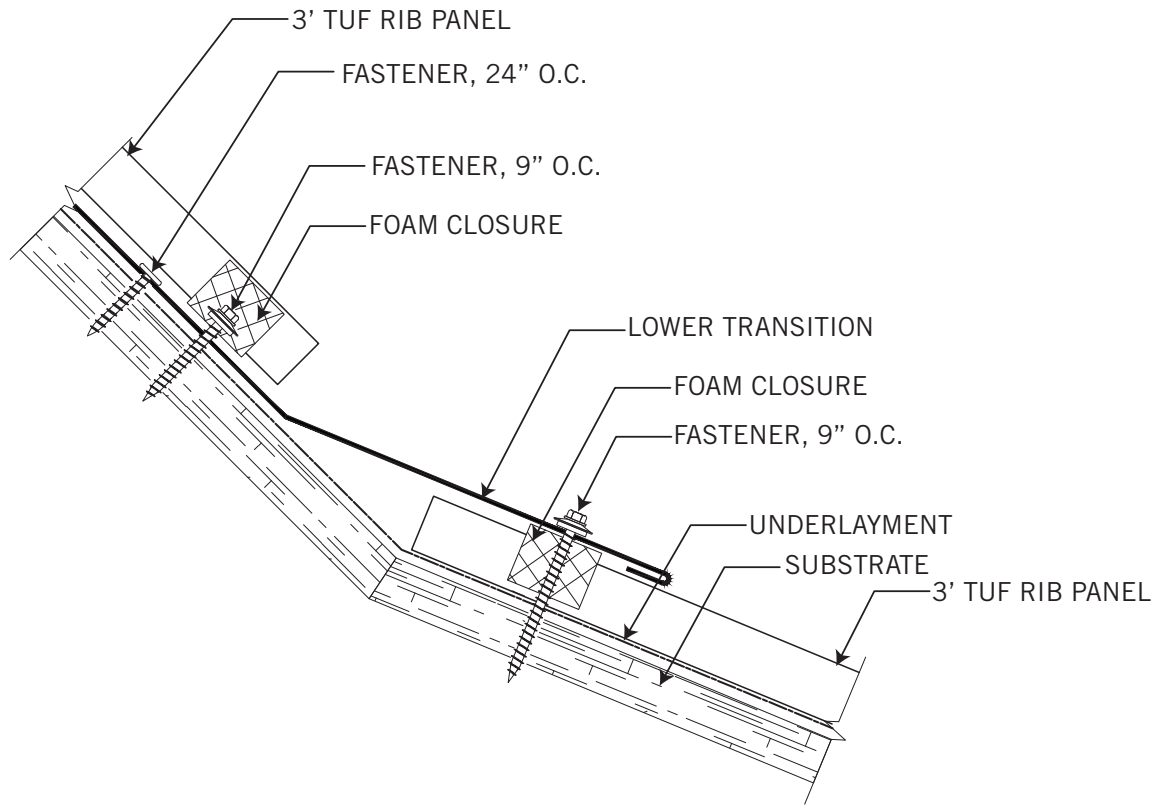

EPIC STEEL TUF RIB

INSIDE CORNER

OUTSIDE CORNER

**Details are subject to change without notice.*

EPIC STEEL TUF RIB

L BASE / DRIP CAP

UPPER TRANSITION

**Details are subject to change without notice.*

EPIC STEEL TUF RIB

LOWER TRANSITION

W- VALLEY

**Details are subject to change without notice.*

EPIC STEEL TUF RIB

ANGLE BASE

WAINSCOT/ Z-FLASHING

**Details are subject to change without notice.*