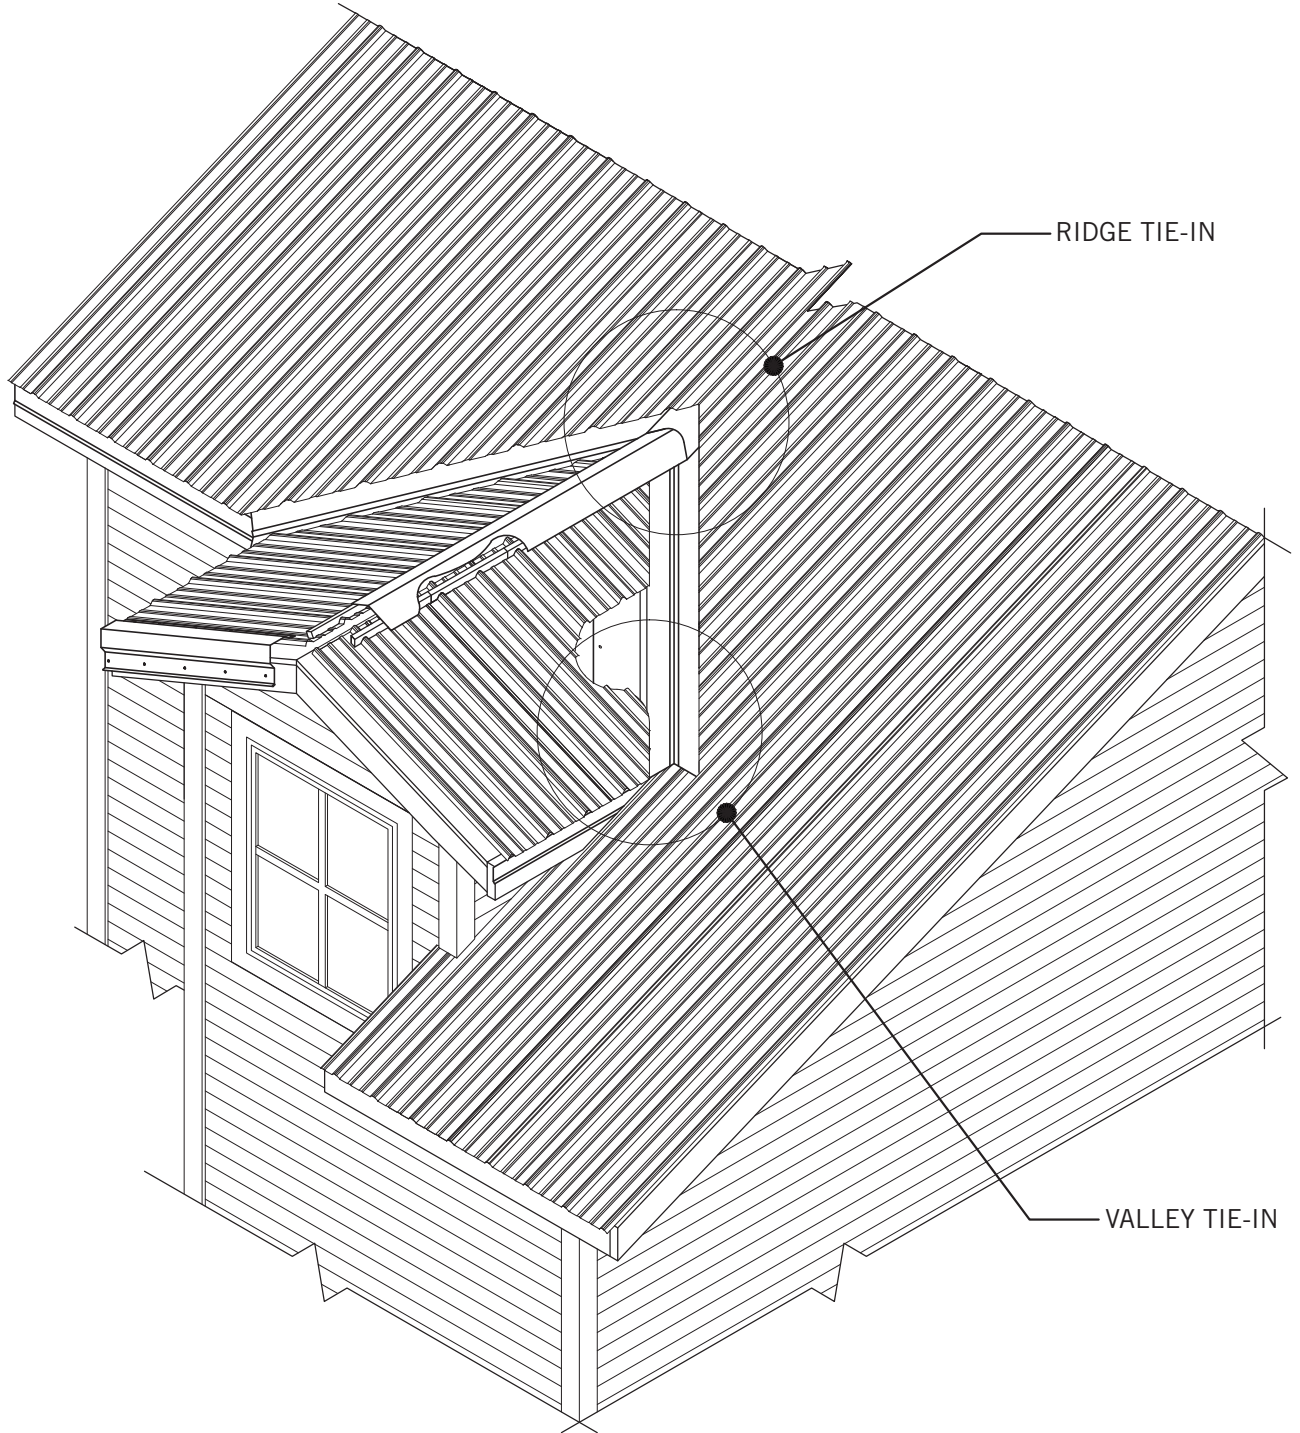

EPIC STEEL TUF RIB

F & J TRIM / 1/2" J TRIM

ENDWALL

**Details are subject to change without notice.*

EPIC STEEL TUF RIB

SIDEWALL

SNOW STOP

**Details are subject to change without notice.*

EPIC STEEL TUF RIB

LOWER TRANSITION

W- VALLEY

**Details are subject to change without notice.*

EPIC STEEL TUF RIB

ANGLE BASE

WAINSCOT/ Z-FLASHING

**Details are subject to change without notice.*

EPIC STEEL TUF RIB

PROW GABLE

SQUARE BASE

**Details are subject to change without notice.*

EPIC STEEL

TUF RIB

OVERALL DORMER

**Details are subject to change without notice.*