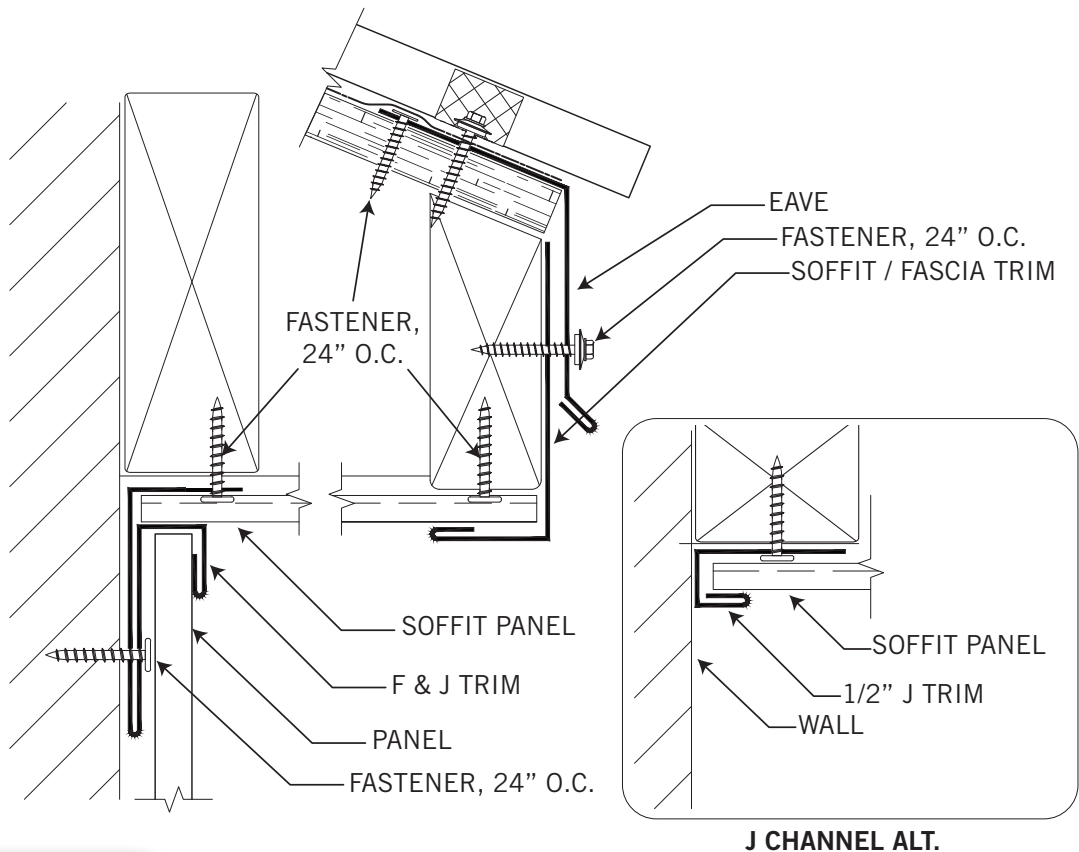

EPIC STEEL TUF RIB

HIP / RIDGE

HIGH EAVE

**Details are subject to change without notice.*

EPIC STEEL TUF RIB

GABLE

EAVE

**Details are subject to change without notice.*

EPIC STEEL TUF RIB

F & J TRIM / 1/2" J TRIM

ENDWALL

**Details are subject to change without notice.*

EPIC STEEL TUF RIB

SIDEWALL

SNOW STOP

**Details are subject to change without notice.*

EPIC STEEL TUF RIB

INSIDE CORNER

OUTSIDE CORNER

**Details are subject to change without notice.*

EPIC STEEL TUF RIB

L BASE / DRIP CAP

UPPER TRANSITION

**Details are subject to change without notice.*

EPIC STEEL TUF RIB

LOWER TRANSITION

W- VALLEY

**Details are subject to change without notice.*

EPIC STEEL TUF RIB

ANGLE BASE

WAINSCOT/ Z-FLASHING

**Details are subject to change without notice.*