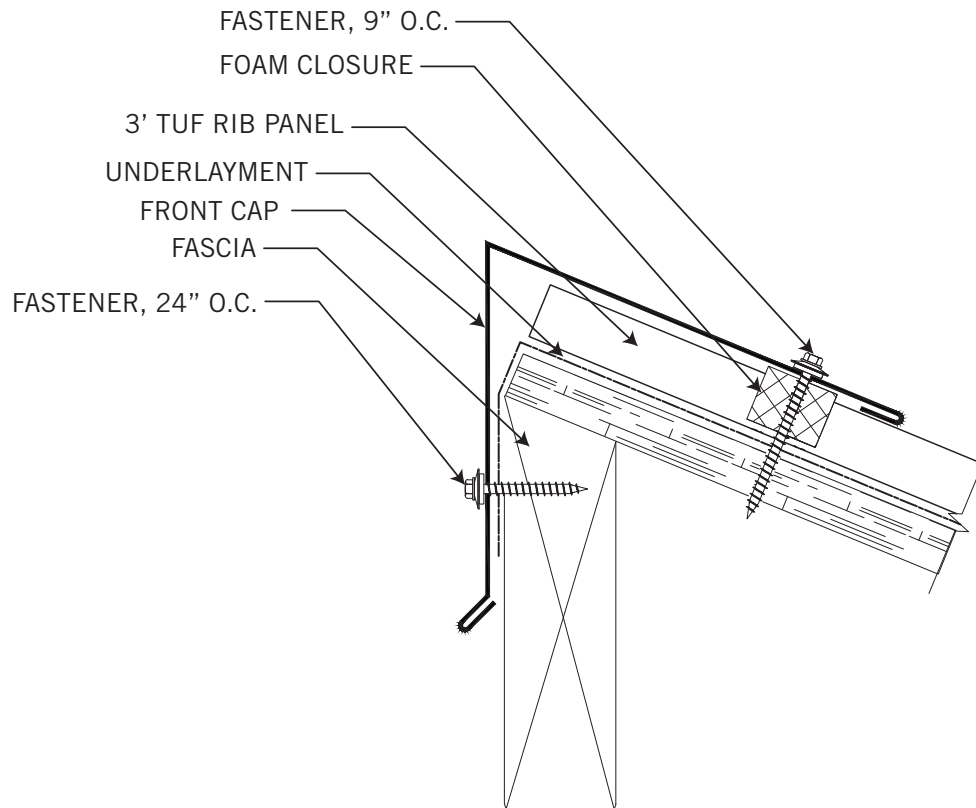

HIGH EAVE

*Details are subject to change without notice.